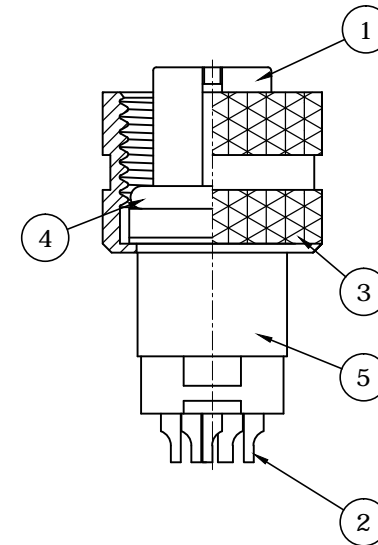

REV.	DESCRIPTION	DRAWN	DATE
1	INITIAL RELEASE	TIM	2017/08/09
2	ECR220421001	TIM	2022/04/21

SPECIFICATION:

1. Current Rating: 2A
2. Voltage Rating: 30V
3. Waterproof: IPX7
4. Operating temperature range: -40°C~ +85°C

NUT

5	SHELL	BRASS, NICKEL PLATED
4	O-RING	EPDM, BLACK
3	NUT	BRASS, NICKEL PLATED
2	CONTACT	BRASS, GOLD PLATED UNDER NICKEL
1	HOUSING	PBT, UL94V-0, BLACK
NO.	PART NAME	DESCRIPTION

UNLESS OTHERWISE SPECIFIED TOLERANCE			
UNIT:	DECIMAL	LINEAR	ANGLES
mm	X.	±0.50	±5°
	X.X	±0.25	±3°
	X.XX	±0.12	±1°

WWW.ATTEND.COM.TW

DRAWN	Tim	2017/08/09	DRAWN NAME:
CHECKED	Fros	2017/08/09	M12 A-Code Plug for Cable 8Pin Female For Overmold, w/Shell
APPROVED	Ken	2017/08/09	PRODUCT NO. 216A-08FO0
SCALE	2/1	SHEET	1/1
SIZE	A4	FILE NAME	216A-08FO0_B_2