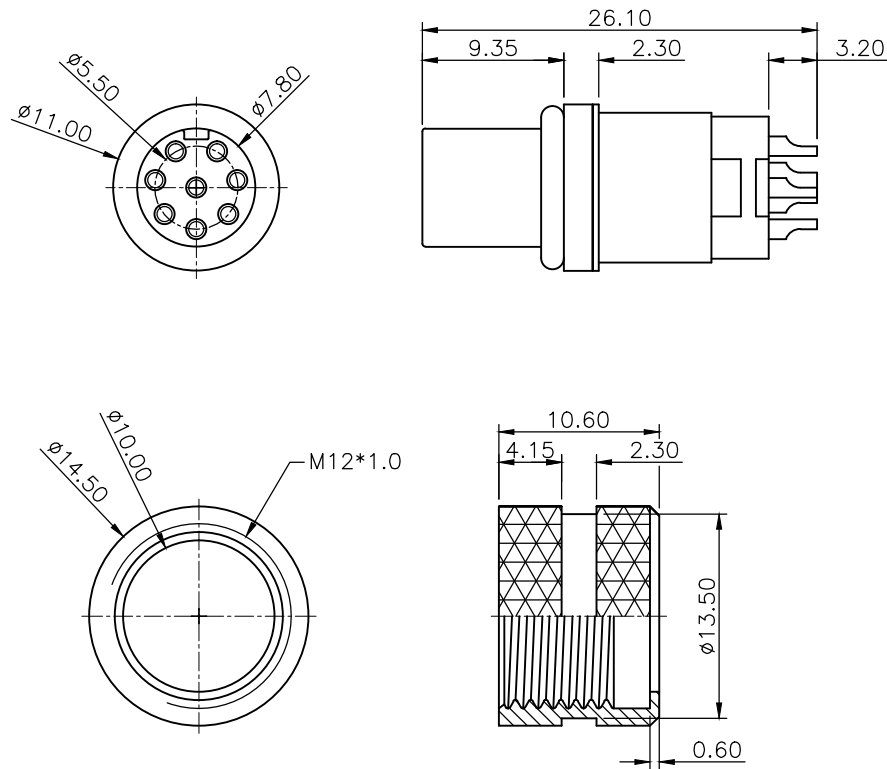

REV.	DESCRIPTION	DRAWN	DATE
1	INITIAL RELEASE	TIM	2017/08/09
2	ECR220421001	TIM	2022/04/21

SPECIFICATION:

1. Current Rating: 2A
2. Voltage Rating: 30V
3. Waterproof: IPX7
4. Operating temperature range: -40°C~ +85°C

NUT

5	SHELL	BRASS, NICKEL PLATED
4	O-RING	EPDM, BLACK
3	NUT	BRASS, NICKEL PLATED
2	CONTACT	BRASS, GOLD PLATED UNDER NICKEL
1	HOUSING	PBT, UL94V-0, BLACK
NO.	PART NAME	DESCRIPTION

UNLESS OTHERWISE SPECIFIED TOLERANCE			
UNIT:	DECIMAL	LINEAR	ANGLES
mm	X.	±0.50	±5°
	X.X	±0.25	±3°
	X.XX	±0.12	±1°

WWW.ATTEND.COM.TW

DRAWN	Tim	2017/08/09	DRAWN NAME:
CHECKED	Fros	2017/08/09	M12 A-Code Plug for Cable 8Pin Female For Overmold, w/Shell
APPROVED	Ken	2017/08/09	PRODUCT NO. 216A-08FO0
SCALE	2/1	SHEET	1/1
SIZE	A4	FILE NAME	216A-08FO0_B_2